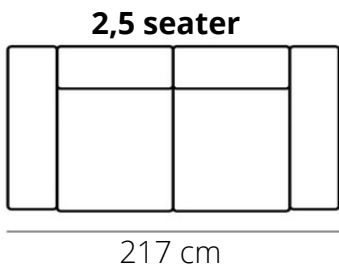

CINCINATTI

ELEMENTS

HEIGHT: 72 cm
DEPTH: 98 cm
SEAT DEPTH: 66 cm
SEAT HEIGHT: 44 cm
ARM HEIGHT: 55 cm

STITCHING

flat seam

LEGS

Frame with B2
in same colour as frame

PRODUCT INFO