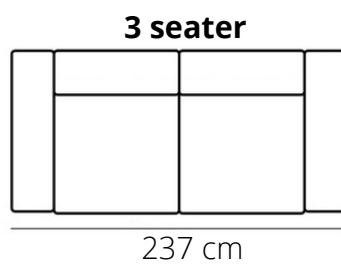

CINCINATTI

ELEMENTS

HEIGHT: 72 cm
DEPTH: 98 cm
SEAT DEPTH: 66 cm
SEAT HEIGHT: 44 cm
ARM HEIGHT: 55 cm

STITCHING

flat seam

LEGS

Frame with B2
in same colour as frame

PRODUCT INFO