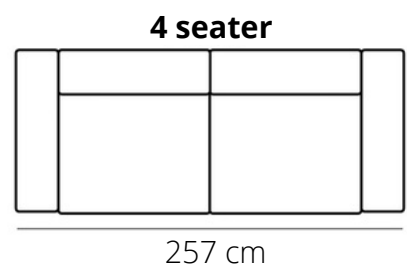

CINCINATTI

ELEMENTS

HEIGHT: 72 cm
DEPTH: 98 cm
SEAT DEPTH: 66 cm
SEAT HEIGHT: 44 cm
ARM HEIGHT: 55 cm

STITCHING

flat seam

LEGS

Frame with B2
in same colour as frame

PRODUCT INFO