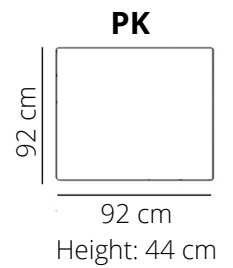

CINCINATTI

ELEMENTS

HEIGHT: 72 cm
DEPTH: 98 cm
SEAT DEPTH: 66 cm
SEAT HEIGHT: 44 cm
ARM HEIGHT: 55 cm

STITCHING

flat seam

LEGS

Frame with B2
in same colour as frame

PRODUCT INFO