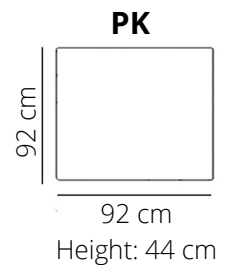

CINCINATTI

ELEMENTS

HEIGHT: 72 cm
DEPTH: 98 cm
SEAT DEPTH: 66 cm
SEAT HEIGHT: 44 cm
ARM HEIGHT: 55 cm

STITCHING

flat seam

LEGS

Frame with B2

PRODUCT INFO