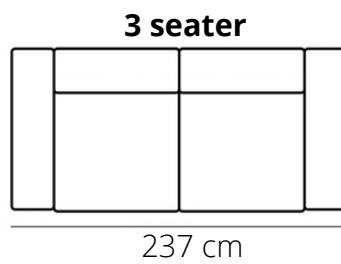

CINCINATTI

ELEMENTS

HEIGHT: 72 cm
DEPTH: 98 cm
SEAT DEPTH: 66 cm
SEAT HEIGHT: 44 cm
ARM HEIGHT: 55 cm

STITCHING

flat seam

LEGS

Frame with B2

PRODUCT INFO