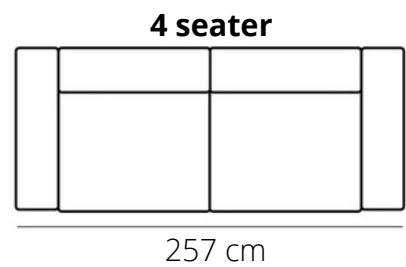

CINCINATTI

ELEMENTS

HEIGHT: 72 cm
DEPTH: 98 cm
SEAT DEPTH: 66 cm
SEAT HEIGHT: 44 cm
ARM HEIGHT: 55 cm

STITCHING

flat seam

LEGS

Frame with B2

PRODUCT INFO