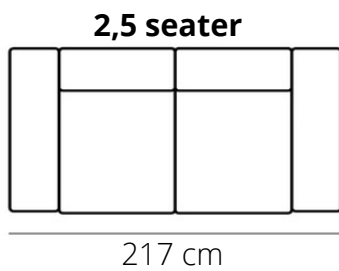

CINCINATTI

ELEMENTS

HEIGHT: 72 cm
DEPTH: 98 cm
SEAT DEPTH: 66 cm
SEAT HEIGHT: 44 cm
ARM HEIGHT: 55 cm

STITCHING

flat seam

LEGS

Frame with B2

PRODUCT INFO