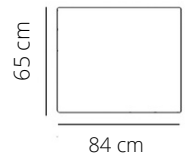

COOPER

ELEMENTS

armchair

112 cm

2 seater

175 cm

2,5 seater

220 cm

3 seater

250 cm

captain chair

86 cm

HEIGHT: 92 cm
DEPTH: 97 cm
WIDTH: 86 cm
SEAT DEPTH: 57 cm
SEAT HEIGHT: 42 cm

PK

65 cm

84 cm

HEIGHT: 74 cm
DEPTH: 90 cm
SEAT DEPTH: 61 cm
SEAT HEIGHT: 44 cm
ARM HEIGHT: 63cm

STITCHING

double-needle
stitching

PRODUCT INFO

FRAME

beechwood

chipboard

FILLING