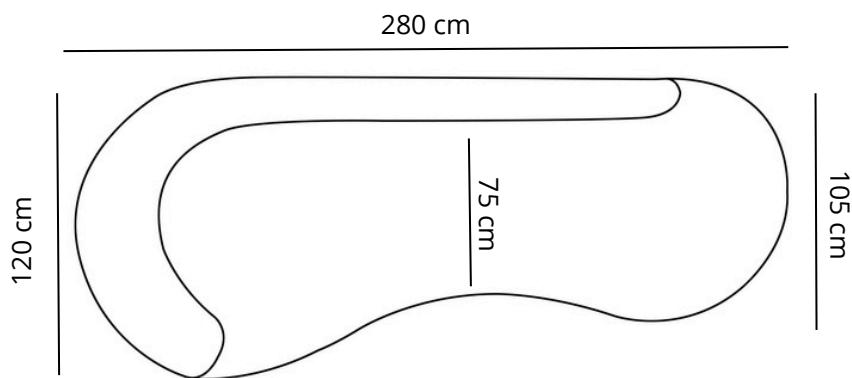

# NIRVANA

### STITCHING

flat seam

**HEIGHT: 77 cm**  
**DEPTH: 105-120 cm**  
**SEAT HEIGHT: 40 cm**  
**SEAT DEPTH: 75 cm**