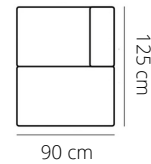

MICHIGAN

ELEMENTS

Sizes with small arm

RECAMIERE
OEL (left)
OER (right)

Sizes with wide arm

STITCHING

flat stitching

LEGS

P in ALU

RT in:

varnished
or
brut

dark wood

black

HEIGHT: 83 cm
DEPTH: 90 cm
SEAT DEPTH: 57 cm
SEAT HEIGHT: 44 cm
ARM HEIGHT: 60 cm

PRODUCT INFO

FRAME