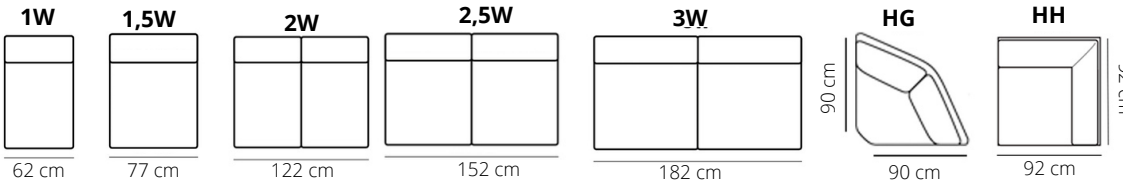

MICHIGAN

ELEMENTS

Sizes with small arm

RECAMIERE
OEL (left)
OER (right)

Sizes with wide arm

STITCHING

flat stitching

LEGS

P in ALU

RT in:

varnished
or
brut

dark wood

black

HEIGHT: 83 cm
DEPTH: 90 cm
SEAT DEPTH: 57 cm
SEAT HEIGHT: 44 cm
ARM HEIGHT: 60 cm

PRODUCT INFO

FRAME