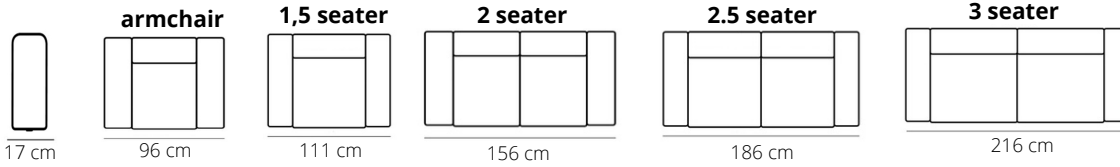

MICHIGAN

ELEMENTS

Sizes with small arm

RECAMIERE
OEL (left)
OER (right)

Sizes with wide arm

STITCHING

flat stitching

LEGS

P in ALU

RT in:

varnished
or
brut

dark wood

black

HEIGHT: 83 cm
DEPTH: 90 cm
SEAT DEPTH: 57 cm
SEAT HEIGHT: 44 cm
ARM HEIGHT: 60 cm

PRODUCT INFO

FRAME