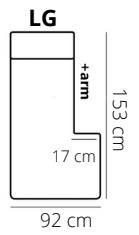

MICHIGAN

ELEMENTS

Sizes with small arm

RECAMIERE
OEL (left)
OER (right)

Sizes with wide arm

STITCHING

flat stitching

LEGS

P in ALU

RT in:

varnished
or
brut

dark wood

black

HEIGHT: 83 cm
DEPTH: 90 cm
SEAT DEPTH: 57 cm
SEAT HEIGHT: 44 cm
ARM HEIGHT: 60 cm

PRODUCT INFO

FRAME