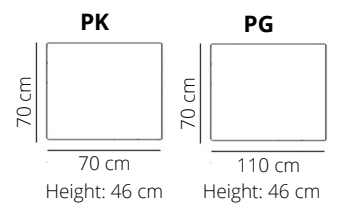

MICHIGAN

ELEMENTS

Sizes with small arm

RECAMIERE
OEL (left)
OER (right)

Sizes with wide arm

STITCHING

flat stitching

LEGS

P in ALU

RT in:

varnished
or
brut

dark wood

black

HEIGHT: 83 cm
DEPTH: 90 cm
SEAT DEPTH: 57 cm
SEAT HEIGHT: 44 cm
ARM HEIGHT: 60 cm

PRODUCT INFO

FRAME