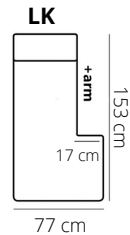

MICHIGAN

ELEMENTS

Sizes with small arm

RECAMIERE
OEL (left)
OER (right)

Sizes with wide arm

STITCHING

flat stitching

LEGS

P in ALU

RT in:

varnished
or
brut

dark wood

black

HEIGHT: 83 cm
DEPTH: 90 cm
SEAT DEPTH: 57 cm
SEAT HEIGHT: 44 cm
ARM HEIGHT: 60 cm

PRODUCT INFO

FRAME