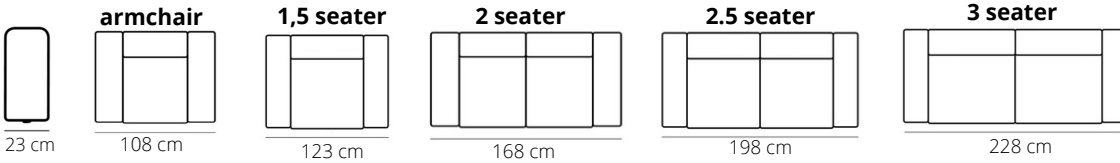

MICHIGAN

ELEMENTS

Sizes with small arm

RECAMIERE
OEL (left)
OER (right)

Sizes with wide arm

STITCHING

flat stitching

LEGS

P in ALU

RT in:

varnished
or
brut

dark wood

black

HEIGHT: 83 cm
DEPTH: 90 cm
SEAT DEPTH: 57 cm
SEAT HEIGHT: 44 cm
ARM HEIGHT: 60 cm

PRODUCT INFO

FRAME