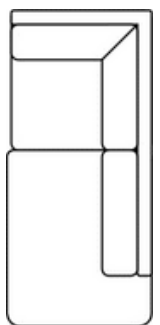

HELGE

ELEMENTS

AL-2W/ 2W-AR

157 cm

AL-2,5W/ 2,5W-AR

177 cm

AL-3W/ 3W-AR

197 cm

HH

99 cm

99 cm

**AL-LG (arm left)
LG-AR (arm right)**

97 cm

162 cm

**Recamiere
OEL (left)
OER (right)**

224 cm

102 cm

HEIGHT: 89 cm
DEPTH: 102 cm
SEAT DEPTH: 60 cm
SEAT HEIGHT: 48 cm
ARM HEIGHT: 71 cm

STITCHING

flat seam

LEGS

NNA

black or alu

PRODUCT INFO