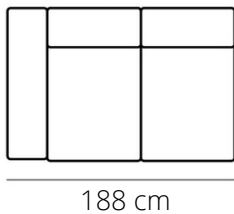

FLOYD

ELEMENTS

**AL-2,5W (arm left)
2,5W-AR (arm right)**

**AL-LG
LG-AR**

HH

OEL / OER

adjustable back

STITCHING

flat seam

HEIGHT: 80/96 cm
DEPTH: 124 cm
SEAT HEIGHT: 46 cm
SEAT DEPTH: 56 cm / 70 cm
ARM HEIGHT: 58 cm

PRODUCT INFO

FRAME

beechwood

chipboard

FILLING

BACK