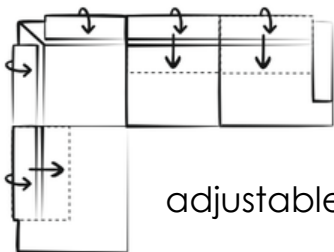

FLOYD

ELEMENTS

**AL-2,5W (arm left)
2,5W-AR (arm right)**

**AL-LG
LG-AR**

HH

OEL / OER

adjustable back

STITCHING

flat seam

HEIGHT: 80/96 cm
DEPTH: 124 cm
SEAT HEIGHT: 46 cm
SEAT DEPTH: 56 cm / 70 cm
ARM HEIGHT: 58 cm

PRODUCT INFO

FRAME

beechwood

chipboard

FILLING

BACK