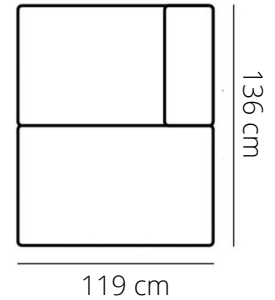

FLOYD

ELEMENTS

**AL-2,5W (arm left)
2,5W-AR (arm right)**

**AL-LG
LG-AR**

HH

OEL / OER

adjustable back

STITCHING

flat seam

HEIGHT: 80/96 cm
DEPTH: 124 cm
SEAT HEIGHT: 46 cm
SEAT DEPTH: 56 cm / 70 cm
ARM HEIGHT: 58 cm

PRODUCT INFO

FRAME

beechwood

chipboard

FILLING

BACK