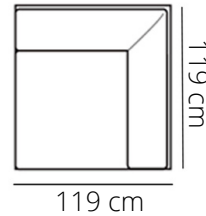

FLOYD

ELEMENTS

**AL-2,5W (arm left)
2,5W-AR (arm right)**

**AL-LG
LG-AR**

HH

OEL / OER

adjustable back

STITCHING

flat seam

HEIGHT: 80/96 cm
DEPTH: 124 cm
SEAT HEIGHT: 46 cm
SEAT DEPTH: 56 cm / 70 cm
ARM HEIGHT: 58 cm

PRODUCT INFO

FRAME

beechwood

chipboard

FILLING

BACK