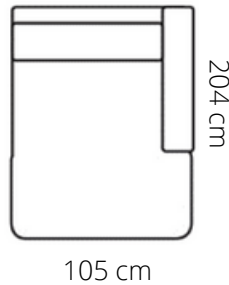

FLOYD

ELEMENTS

**AL-2,5W (arm left)
2,5W-AR (arm right)**

**AL-LG
LG-AR**

HH

OEL / OER

adjustable back

STITCHING

flat seam

HEIGHT: 80/96 cm
DEPTH: 124 cm
SEAT HEIGHT: 46 cm
SEAT DEPTH: 56 cm / 70 cm
ARM HEIGHT: 58 cm

PRODUCT INFO

FRAME

beechwood

chipboard

FILLING

BACK