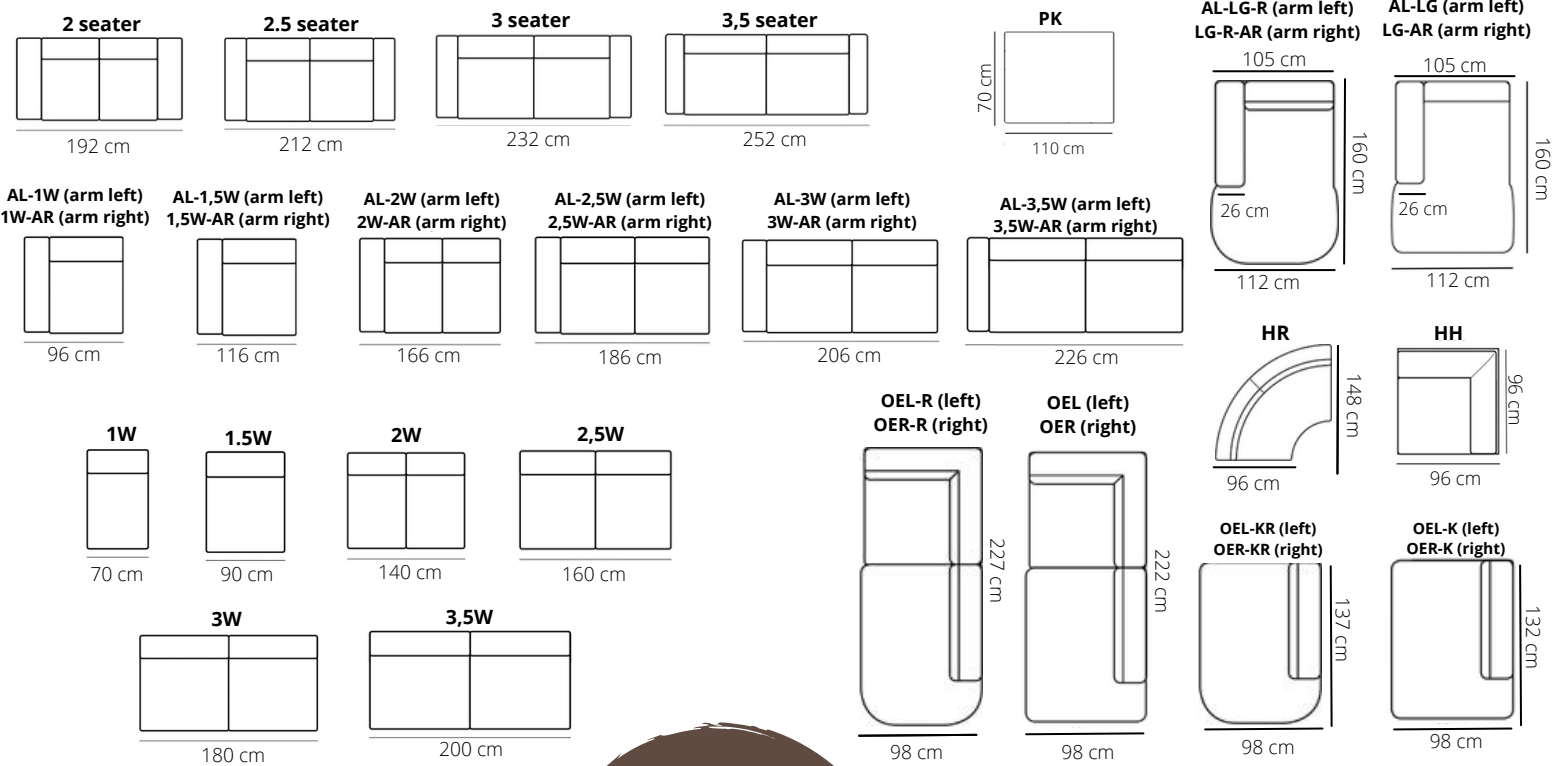

# SHADOW

## ELEMENTS

## STITCHING

flat seam

## LEGS

**NNA**

black or alu

**HEIGHT: 82 cm**  
**DEPTH: 95 cm**  
**SEAT DEPTH: 58 cm**  
**SEAT HEIGHT: 47 cm**  
**ARM HEIGHT: 65 cm**