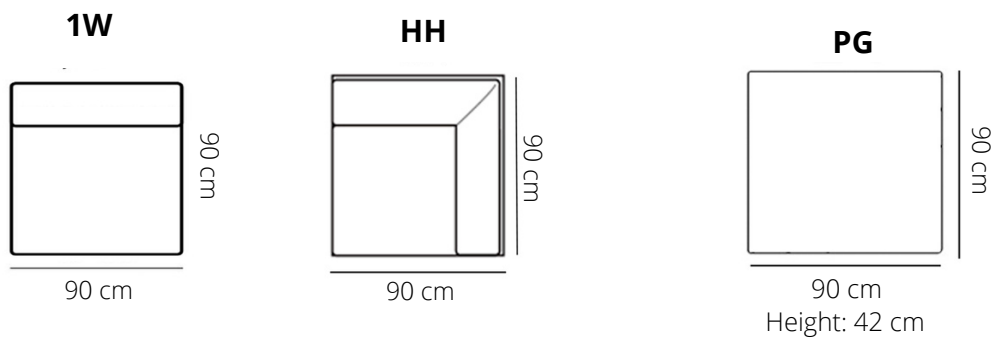

BRASS

ELEMENTS

STITCHING

double needle stitching

HEIGHT: 77 cm
SEAT DEPTH: 57 cm
SEAT HEIGHT: 42 cm

Frame only available in matt black

PRODUCT INFO

FRAME