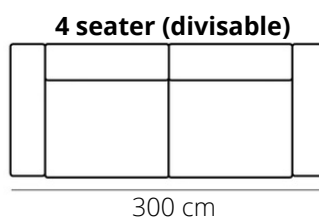

FELIX

ELEMENTS

STITCHING

flat seam

HEIGHT: 80 cm
DEPTH: 120 cm
SEAT DEPTH: 77 cm
SEAT HEIGHT: 44 cm
ARM HEIGHT: 60 cm

PRODUCT INFO

FRAME

beechwood

SEAT

This sofa has loose seat and back cushions

Fabrics and L60 only

Decorative cushions separately available in
75x62 cm or 53x53 cm