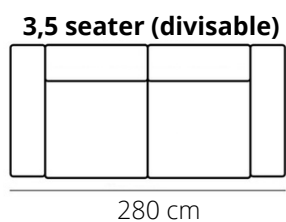

FELIX

ELEMENTS

STITCHING

flat seam

HEIGHT: 80 cm
DEPTH: 120 cm
SEAT DEPTH: 77 cm
SEAT HEIGHT: 44 cm
ARM HEIGHT: 60 cm

PRODUCT INFO

FRAME

beechwood

SEAT

This sofa has loose seat and back cushions

Fabrics and L60 only

Decorative cushions separately available in
75x62 cm or 53x53 cm