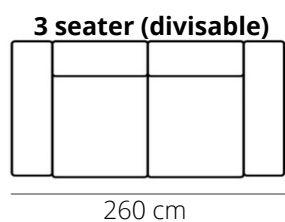

FELIX

ELEMENTS

STITCHING

flat seam

HEIGHT: 80 cm
DEPTH: 120 cm
SEAT DEPTH: 77 cm
SEAT HEIGHT: 44 cm
ARM HEIGHT: 60 cm

PRODUCT INFO

FRAME

beechwood

SEAT

This sofa has loose seat and back cushions

Fabrics and L60 only

Decorative cushions separately available in
75x62 cm or 53x53 cm