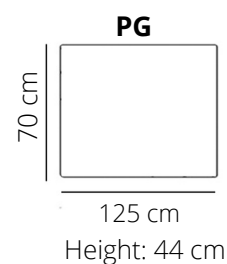

FELIX

ELEMENTS

STITCHING

flat seam

HEIGHT: 80 cm
DEPTH: 120 cm
SEAT DEPTH: 77 cm
SEAT HEIGHT: 44 cm
ARM HEIGHT: 60 cm

PRODUCT INFO

FRAME

beechwood

SEAT

This sofa has loose seat and back cushions

Fabrics and L60 only

Decorative cushions separately available in
75x62 cm or 53x53 cm