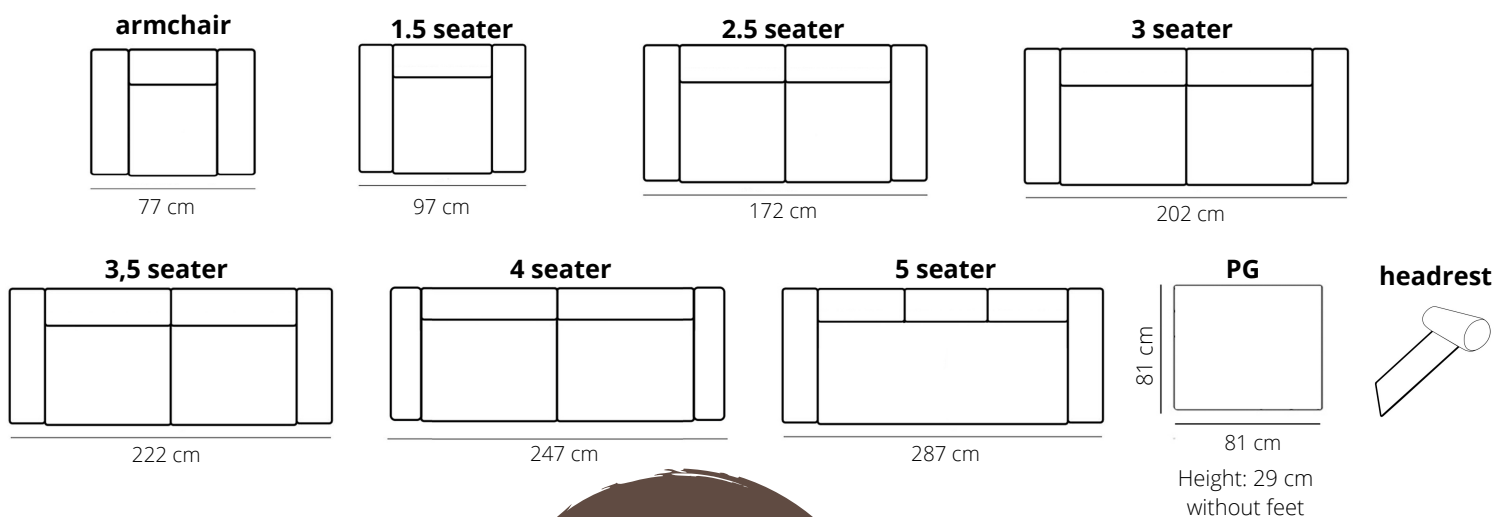

BONBENO-HAVANNA-ESPRIT

ELEMENTS

STITCHING

BONBENO
Double-Needle stitching

HAVANNA
open seam

ESPRIT
pinched seam

LEGS

ZS
RVS or matt black
Height: 15,5 cm

SL
RVS
Height: 12 cm

HV
black
Height: 15 cm

L
alu
Height: 15 cm

KA
colors:
Height: 12 cm

HEIGHT WITHOUT FEET: 66 cm
DEPTH: 96 cm
SEAT DEPTH: 55 cm
SEAT HEIGHT WITHOUT FEET: 29 cm
ARM HEIGHT WITHOUT FEET: 54 cm