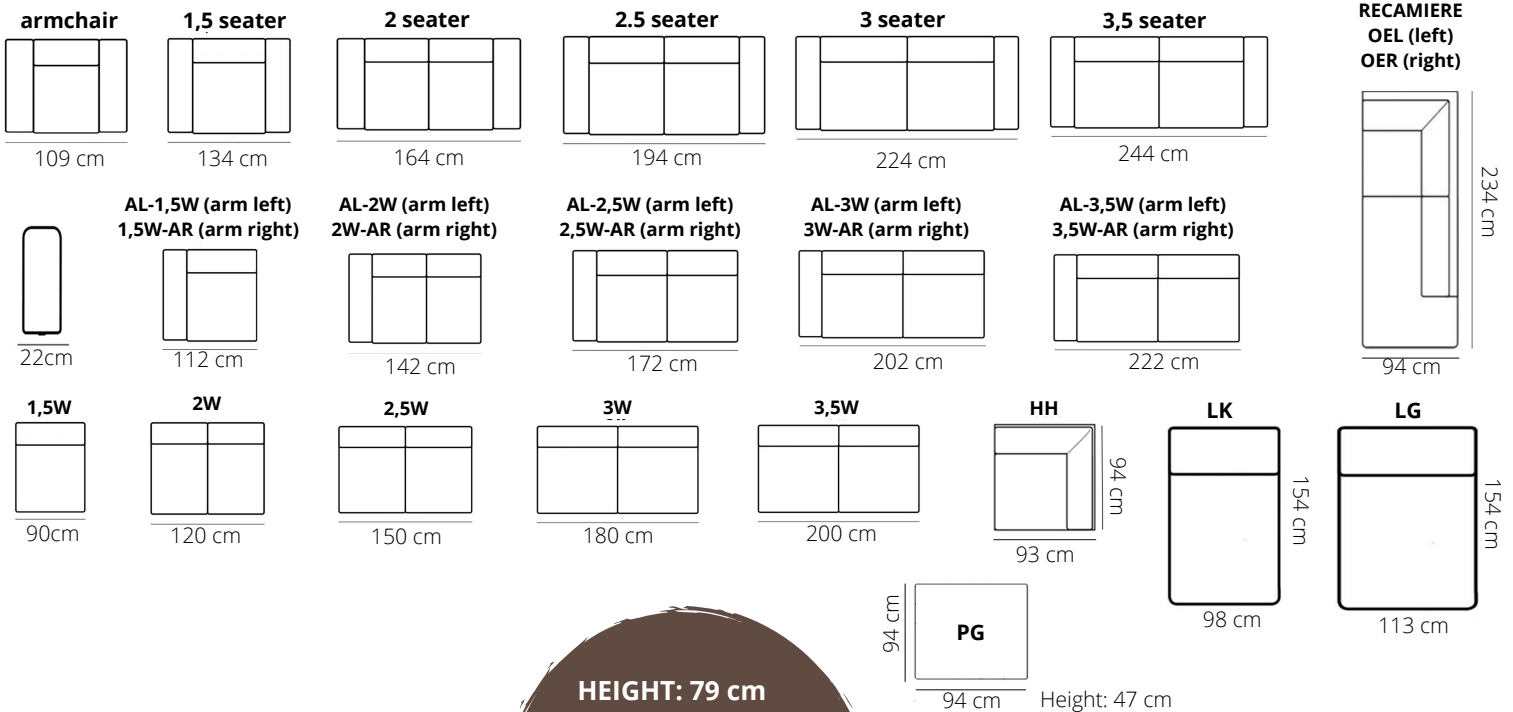

PORTOFINO

ELEMENTS

HEIGHT: 79 cm
DEPTH: 94 cm
SEAT DEPTH: 53 cm
SEAT HEIGHT: 47 cm
ARM HEIGHT: 74 cm

STITCHING

pinched seam

LEGS

NNE
black or alu

This sofa is loosely upholstered, so some wrinkling is inevitable