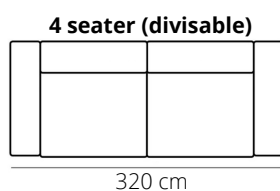

FARGO

ELEMENTS

only available in combination with longchair (LG)

STITCHING

flat seam

HEIGHT: 80 cm
DEPTH: 120 cm
SEAT DEPTH: 77 cm
SEAT HEIGHT: 44 cm
ARM HEIGHT: 60 cm

PRODUCT INFO

FRAME

BACK

SEAT

This sofa has loose seat and back cushions

Fabrics and L60 only

Decorative cushions separately available in
75x62 cm or 53x53 cm