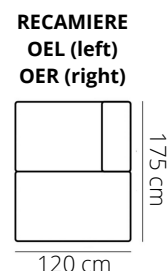

FARGO

ELEMENTS

only available in combination with longchair (LG)

STITCHING

flat seam

HEIGHT: 80 cm
DEPTH: 120 cm
SEAT DEPTH: 77 cm
SEAT HEIGHT: 44 cm
ARM HEIGHT: 60 cm

PRODUCT INFO

FRAME

BACK

SEAT

This sofa has loose seat and back cushions

Fabrics and L60 only

Decorative cushions separately available in
75x62 cm or 53x53 cm