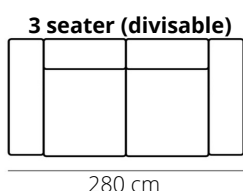

FARGO

ELEMENTS

only available in combination with longchair (LG)

STITCHING

flat seam

HEIGHT: 80 cm
DEPTH: 120 cm
SEAT DEPTH: 77 cm
SEAT HEIGHT: 44 cm
ARM HEIGHT: 60 cm

PRODUCT INFO

FRAME

BACK

SEAT

This sofa has loose seat and back cushions

Fabrics and L60 only

Decorative cushions separately available in
75x62 cm or 53x53 cm