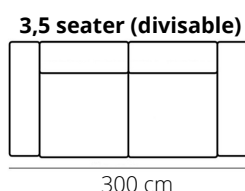

FARGO

ELEMENTS

only available in combination with longchair (LG)

STITCHING

flat seam

HEIGHT: 80 cm
DEPTH: 120 cm
SEAT DEPTH: 77 cm
SEAT HEIGHT: 44 cm
ARM HEIGHT: 60 cm

PRODUCT INFO

FRAME

BACK

SEAT

This sofa has loose seat and back cushions

Fabrics and L60 only

Decorative cushions separately available in
75x62 cm or 53x53 cm