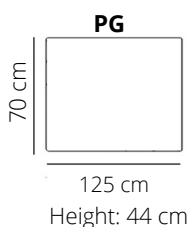

FARGO

ELEMENTS

only available in combination with longchair (LG)

STITCHING

flat seam

HEIGHT: 80 cm
DEPTH: 120 cm
SEAT DEPTH: 77 cm
SEAT HEIGHT: 44 cm
ARM HEIGHT: 60 cm

PRODUCT INFO

FRAME

BACK

SEAT

This sofa has loose seat and back cushions

Fabrics and L60 only

Decorative cushions separately available in
75x62 cm or 53x53 cm