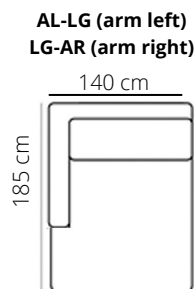

FARGO

ELEMENTS

only available in combination with longchair (LG)

STITCHING

flat seam

HEIGHT: 80 cm
DEPTH: 120 cm
SEAT DEPTH: 77 cm
SEAT HEIGHT: 44 cm
ARM HEIGHT: 60 cm

PRODUCT INFO

FRAME

BACK

SEAT

This sofa has loose seat and back cushions

Fabrics and L60 only

Decorative cushions separately available in
75x62 cm or 53x53 cm