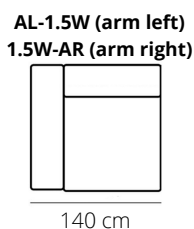

FARGO

ELEMENTS

only available in combination with longchair (LG)

STITCHING

flat seam

HEIGHT: 80 cm
DEPTH: 120 cm
SEAT DEPTH: 77 cm
SEAT HEIGHT: 44 cm
ARM HEIGHT: 60 cm

PRODUCT INFO

FRAME

BACK

SEAT

This sofa has loose seat and back cushions

Fabrics and L60 only

Decorative cushions separately available in
75x62 cm or 53x53 cm