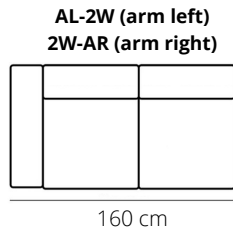

FARGO

ELEMENTS

only available in combination with longchair (LG)

STITCHING

flat seam

HEIGHT: 80 cm
DEPTH: 120 cm
SEAT DEPTH: 77 cm
SEAT HEIGHT: 44 cm
ARM HEIGHT: 60 cm

PRODUCT INFO

FRAME

BACK

SEAT

This sofa has loose seat and back cushions

Fabrics and L60 only

Decorative cushions separately available in
75x62 cm or 53x53 cm